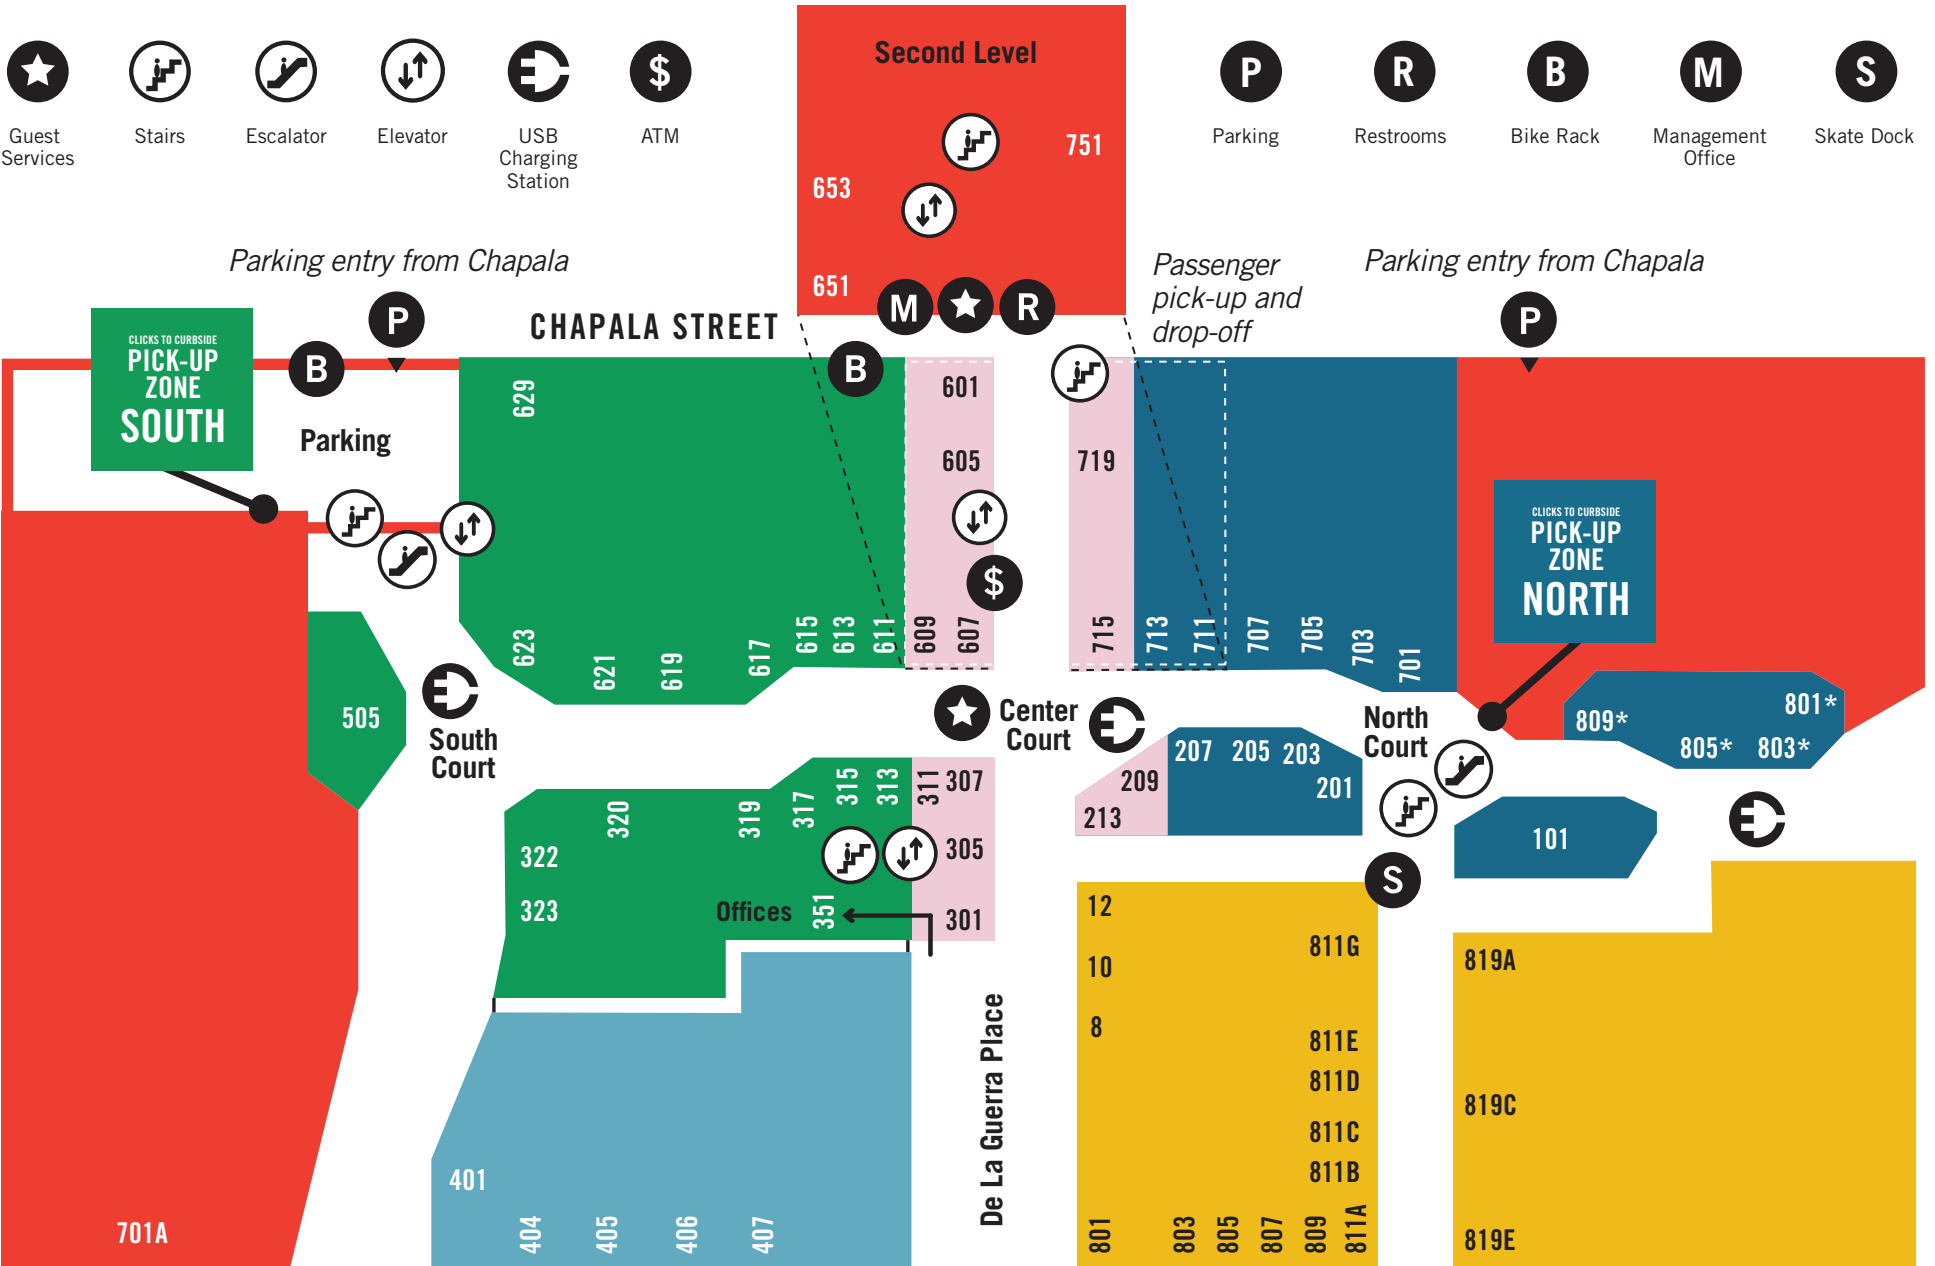

Bike Rack

Management Office

Skate Dock

ORTEGA STREET

CANON PERDIDO STREET

Parking entry from Chapala

Passenger pick-up and drop-off

Parking entry from Chapala

CLICKS TO CURBSIDE PICK-UP ZONE SOUTH

CLICKS TO CURBSIDE PICK-UP ZONE NORTH

Second Level

STATE STREET

De La Guerra Place

CHAPALA STREET

Center Court

North Court